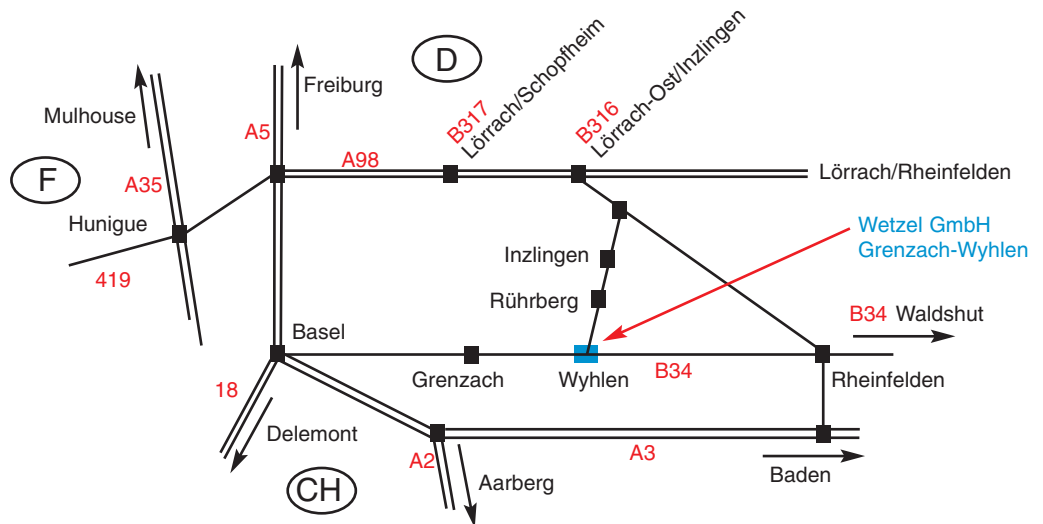

### Coming from Freiburg ( Motorway 5)

- Leave A5 at the junction Lörrach and go to motorway A98; direction Lörrach/Rheinfelden
- Leave the Motorway by Lörrach-Ost/Inzlingen
- Driving B 316; direction Rheinfelden
- Approximately after 2 Km, you reach a junction, turn right direction Inzlingen/Rührberg
- Keep straight, over the Rührberg hill and you will arrive at Wyhlen
- In Wyhlen turn left
- Approx: 200m, turn right, follow the sign "Industriegebiet Mitte"
- You arrive at a roundabout, take the second exit under the railway track, drive straight forward and you will arrive at Wetzelt Processing Group

### Coming from direction Basel

- **Attention: You need to purchase a tax disc called "a Vignette"**
- Leave A 3 and follow the sign for "Grenzach"
- Go through the customs at "Hörnli" and you will be in Grenzach on the B 34
- Drive through Grenzach, follow the B 34 until you arrive at Wyhlen, turn right at Wyhlen, follow the sign "Industriegebiet Mitte"
- You arrive at a roundabout, take the second exit under the railway track, drive straight forward and you will arrive at Wetzelt Processing Group

### Coming from direction Rheinfelden

- Take the road B 34 which takes you right in to Wyhlen
- In Wyhlen turn left, follow the sign "Industriegebiet Mitte"
- You arrive at a roundabout, take the second exit under the railway track, drive straight forward and you will arrive at Wetzelt Processing Group