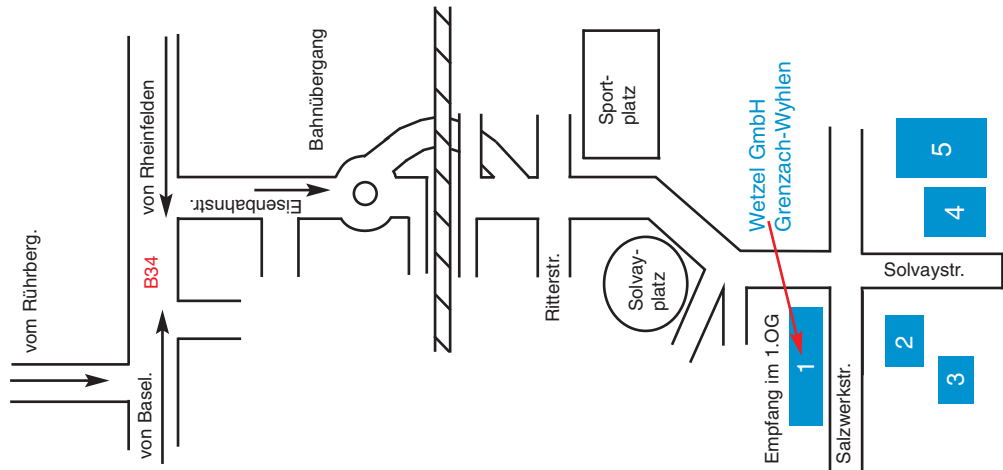

How to get to Wetzel GmbH Grenzach-Wyhlen

Coming from Freiburg (Motorway 5)

- Leave A5 at the junction Lörrach and go to motorway A98; direction Lörrach/Rheinfeldern
- Leave the Motorway by Lörrach-Ost/Inzlingen
- Driving B 316; direction Rheinfeldern
- Approximately after 2 Km, you reach a junction, turn right direction Inzlingen/Rührberg
- Keep straight, over the Rührberg hill and you will arrive at Wyhlen
- In Wyhlen turn left
- Approx: 200m, turn right, follow the sign "Industriegebiet Mitte"
- You arrive at a roundabout, take the second exit under the railway track, drive straight forward and you will arrive at Wetzel Processing Group

Coming from direction Basel

- **Attention: You need to purchase a tax disc called "a Vignette"**
- Leave A 3 and follow the sign for "Grenzach"
- Go through the customs at "Hörnli" and you will be in Grenzach on the B 34
- Drive through Grenzach, follow the B 34 until you arrive at Wyhlen, turn right at Wyhlen, follow the sign "Industriegebiet Mitte"
- You arrive at a roundabout, take the second exit under the railway track, drive straight forward and you will arrive at Wetzel Processing Group

Comming from direction Rheinfeldern

- Take the road B 34 which takes you right in to Wyhlen
- In Wyhlen turn left, follow the sign "Industriegebiet Mitte"
- You arrive at a roundabout, take the second exit under the railway track,drive straight forward and you will arrive at Wetzel Processing Group

WETZEL GmbH

Solvaystrasse 31
D-79639 Grenzach-Wyhlen
Phone + 49 (0)7624 301 0
Fax + 49 (0)7624 301 108
EMail info@wetzels.de
Internet www.wetzels.de

MANAGING DIRECTORS

Ulrich Wetzels
Detlev Liebschwager
Martin Siebold
Peter Pier-Wetzels

PRINTING & EMOSSING

Grenzach-Wyhlen (D)
Rodgau-Weiskirchen (D)
Warszawa (PL)

TRADE REGISTER

HRB-Nr. 743 eingetragen
beim Amtsgericht Lörrach